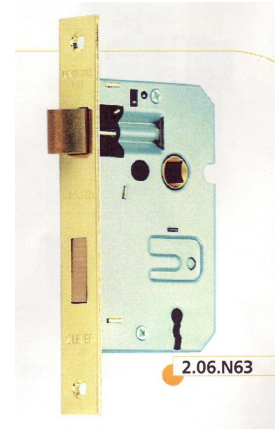

bw

Hardware

2006/11
01/08/06

BW EASI REVERSE MORTICE LOCK

FEATURES

- Easy reverse latch bolt mechanism. Tool not required.
- Extruded brass latch bolt.
- All internal parts zinc passivated.
- Zinc diecast follower specially designed for long life.
- Latch & deadbolt function are tested to pass 300k life cycles.
- Radius forend/strike are available (Brass forend optional).

STANDARD 2 LEVER RANGE

206EB25	2.5" BRASS MORTICE LOCK
206NP25	2.5" NICKLE MORTICE LOCK
206BL25	2.5" BLACK MORTICE LOCK

RADIUS 2 LEVER RANGE

206EB25-R	2.5" BRASS RADIUS MORTICE LOCK
206NP25-R	2.5" NICKLE RADIUS MORTICE LOCK

STANDARD BATHROOM MORTICE LOCK

207EB25	2.5" BRASS BATHROOM MORTICE LOCK
207NP25	2.5" NICKLE BATHROOM MORTICE LOCK