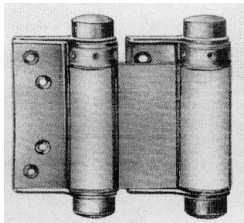

BWS CONCEALED CHAIN DOOR CLOSERS

BW900 BRASS OR NICKLE CHAIN DOOR CLOSER
 BW900 BRASS/NICKLE RADIOS CHAIN DOOR CLOSER

DOUBLE ACTION SPRING HINGES

LENGTH	3"	4"	6"
DOOR THICKNESS	18-25mm	25-30mm	35-40mm
DOOR WEIGHT	15kg	22kg	40kg

S. 91 SPRING DOOR CLOSER

No.1	No.2	No.3	No.4
15kg DOORS	30kg DOORS	50kg DOORS	70kg DOORS

BOXED DOOR CLOSERS SUITABLE FOR DOORS UP TO 60KG

DC01	WHITE DOOR CLOSER	€6.16 EACH
DC02	GOLD DOOR CLOSER	€7.44 EACH