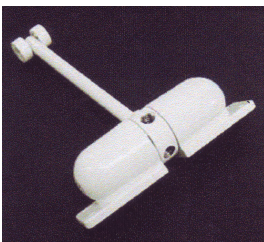

BWS CONCEALED CHAIN DOOR CLOSERS

BW900 BRASS OR NICKLE CHAIN DOOR CLOSER
 BW900 BRASS/NICKLE RADIOS CHAIN DOOR CLOSER

DOUBLE ACTION SPRING HINGES

LENGTH	3"	4"	6"
DOOR THICKNESS	18-25mm	25-30mm	35-40mm
DOOR WEIGHT	15kg	22kg	40kg

S. 91 SPRING DOOR CLOSER

No.1	No.2	No.3	No.4
15kg DOORS	30kg DOORS	50kg DOORS	70kg DOORS

BOXED DOOR CLOSERS SUITABLE FOR DOORS UP TO 60KG

DC01	WHITE DOOR CLOSER	€6.16 EACH
DC02	GOLD DOOR CLOSER	€7.44 EACH

HEAVY GATE SPRING

89-10 Nickel plated gate spring €6.32

(Suitable for doors up to 60kg)