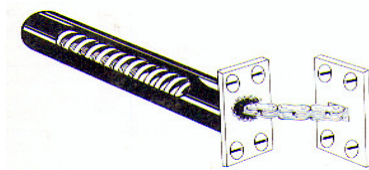

BWS CONCEALED CHAIN DOOR CLOSERS

BW900 BRASS OR NICKLE CHAIN DOOR CLOSER
 BW900 BRASS/NICKLE RADIOS CHAIN DOOR CLOSER

DOUBLE ACTION SPRING HINGES

LENGTH	3"	4"	6"
DOOR THICKNESS	18-25mm	25-30mm	35-40mm
DOOR WEIGHT	15kg	22kg	40kg

S. 91 SPRING DOOR CLOSER

No.1	No.2	No.3	No.4
15kg DOORS	30kg DOORS	50kg DOORS	70kg DOORS

BOXED DOOR CLOSERS SUITABLE FOR DOORS UP TO 60KG

DC01	WHITE DOOR CLOSER	€6.16 EACH
DC02	GOLD DOOR CLOSER	€7.44 EACH

HEAVY GATE SPRING

89-10 Nickel plated gate spring €6.32

(Suitable for doors up to 60kg)