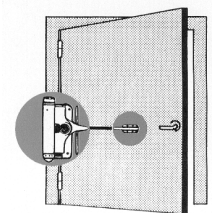

DC01	WHITE DOOR CLOSER	€6.16 EACH
DC02	GOLD DOOR CLOSER	€7.44 EACH

HEAVY GATE SPRING

89-10 Nickel plated gate spring €6.32

(Suitable for doors up to 60kg)