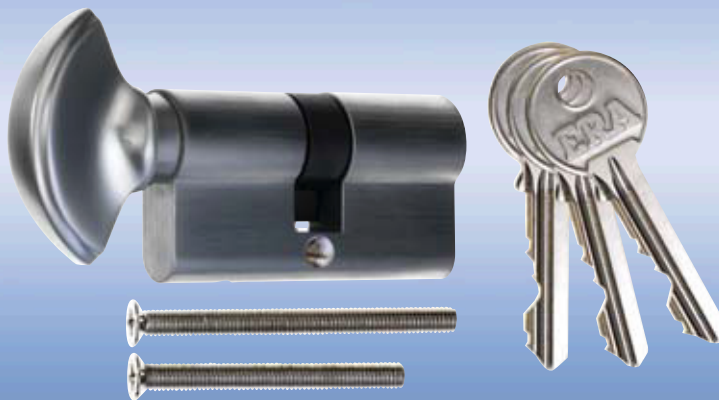

# EURO PROFILE CYLINDERS

**SINGLE EURO PROFILE CYLINDER**

**DOUBLE EURO PROFILE CYLINDER**

**DOUBLE EURO PROFILE THUMBTURN CYLINDER**

ERA offers a comprehensive selection of **Euro Profile Cylinders**, available in a vast number of sizes and types, complementing the Euro Cylinder operated Mortice Locks and Multi-Point Locks.

Available in both brass and satin finishes, the Euro Profile Cylinders are manufactured from solid brass incorporating either 5 pins (Standard), 6 pins (Security) and 6 pins (High Security).

The High Security 6 pin cylinders have anti-pick, hardened pins and four mushroom drivers, offering in excess of 100,000 key differs. (BS1303)

The **Single Euro Profile Cylinders**, allow opening from one side only. Ideal if security is required on one side and no access on the other.

The **High Security 6 pin Double Euro Cylinders** ensure controlled access from both sides of the lock.

The **Double Euro Thumbturn Cylinders** are ideal for locations that require controlled access from one direction and easy access from another.

Master Keying and Cylinders To Pass are available to special order. Each cylinder is supplied with 3 keys.