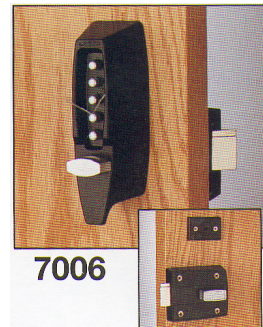

## UNICAN DIGITAL LOCK

Deadlocking latch with automatic relocking

**7004**

**7004SC UNICAN SATIN CHROME DIGITAL LOCK**

**7004PL UNICAN POLISHED BRASS DIGITAL LOCK**

**7006SC UNICAN RIM DIGITAL LOCK**

**7006**

Spring latch

- Deadlatching trigger prevents prying the latch back when the door is closed.
- Automatically relocks, except when latch holdback feature is activated

**919 BRASS OR SATIN CHROME DIGITAL LOCK**

## **Series 1000**

**1011 UNICAN BRASS OR SC DIGITAL LOCK**

**1021 UNICAN BRASS OR SC DIGITAL LOCK  
(WITH KEY OVERRIDE)**