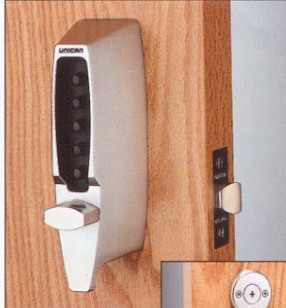

## UNICAN DIGITAL LOCK

Deadlocking latch with automatic relocking

**7004**

**7004SC UNICAN SATIN CHROME DIGITAL LOCK**

**7004PL UNICAN POLISHED BRASS DIGITAL LOCK**

**7006SC UNICAN RIM DIGITAL LOCK**

**7006**

Spring latch

- Deadlatching trigger prevents prying the latch back when the door is closed.
- Automatically relocks, except when latch holdback feature is activated

**919 BRASS OR SATIN CHROME DIGITAL LOCK**

## **Series 1000**

**1011 UNICAN BRASS OR SC DIGITAL LOCK**

**1021 UNICAN BRASS OR SC DIGITAL LOCK  
(WITH KEY OVERRIDE)**